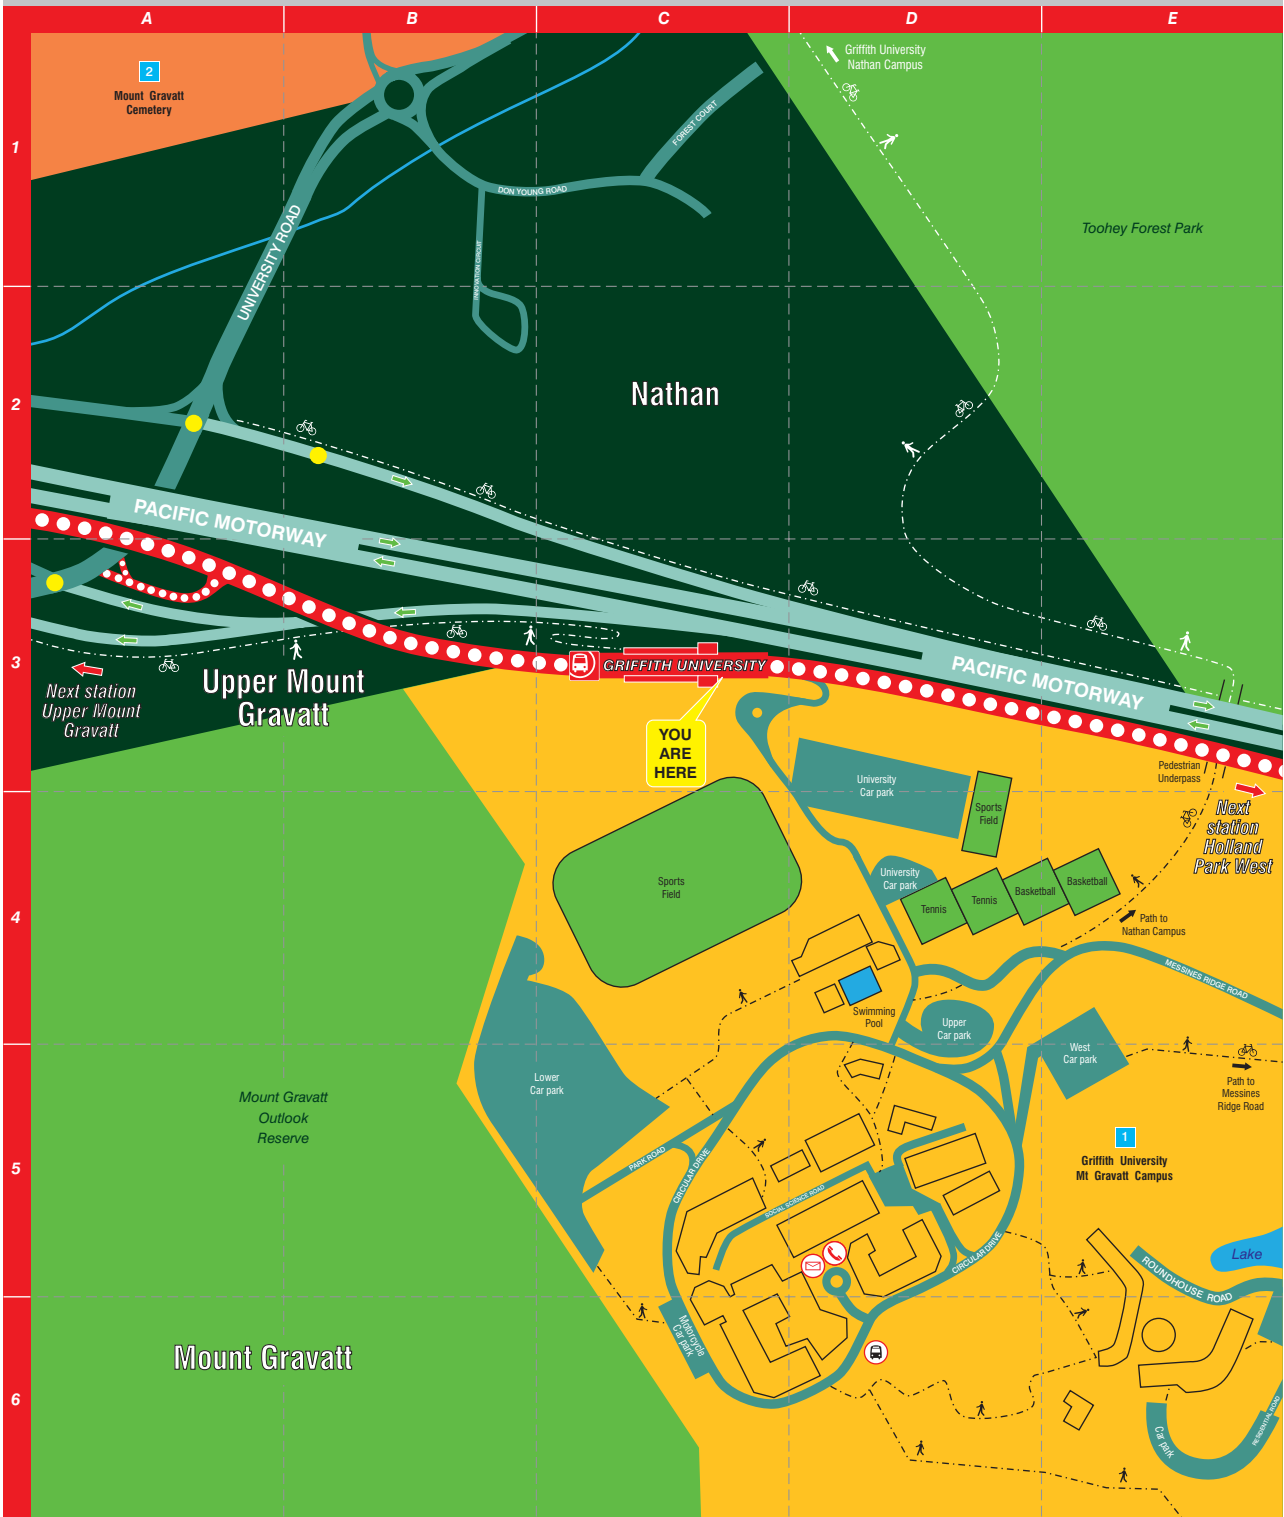

Locality Map

PLACES OF INTEREST

- 1 Griffith University Mt Gravatt Campus E5
- 2 Mount Gravatt Cemetery A1

LEGEND

- Busway Line
- Landmarks
- Schools & Universities
- Parks & Ovals
- ← One Way Traffic
- Traffic Lights
- 🚲 Cycleway / Walking Track
- 🚌 Bus Stop (other)
- 📮 Post Office
- ☎ Telephone

NORTH