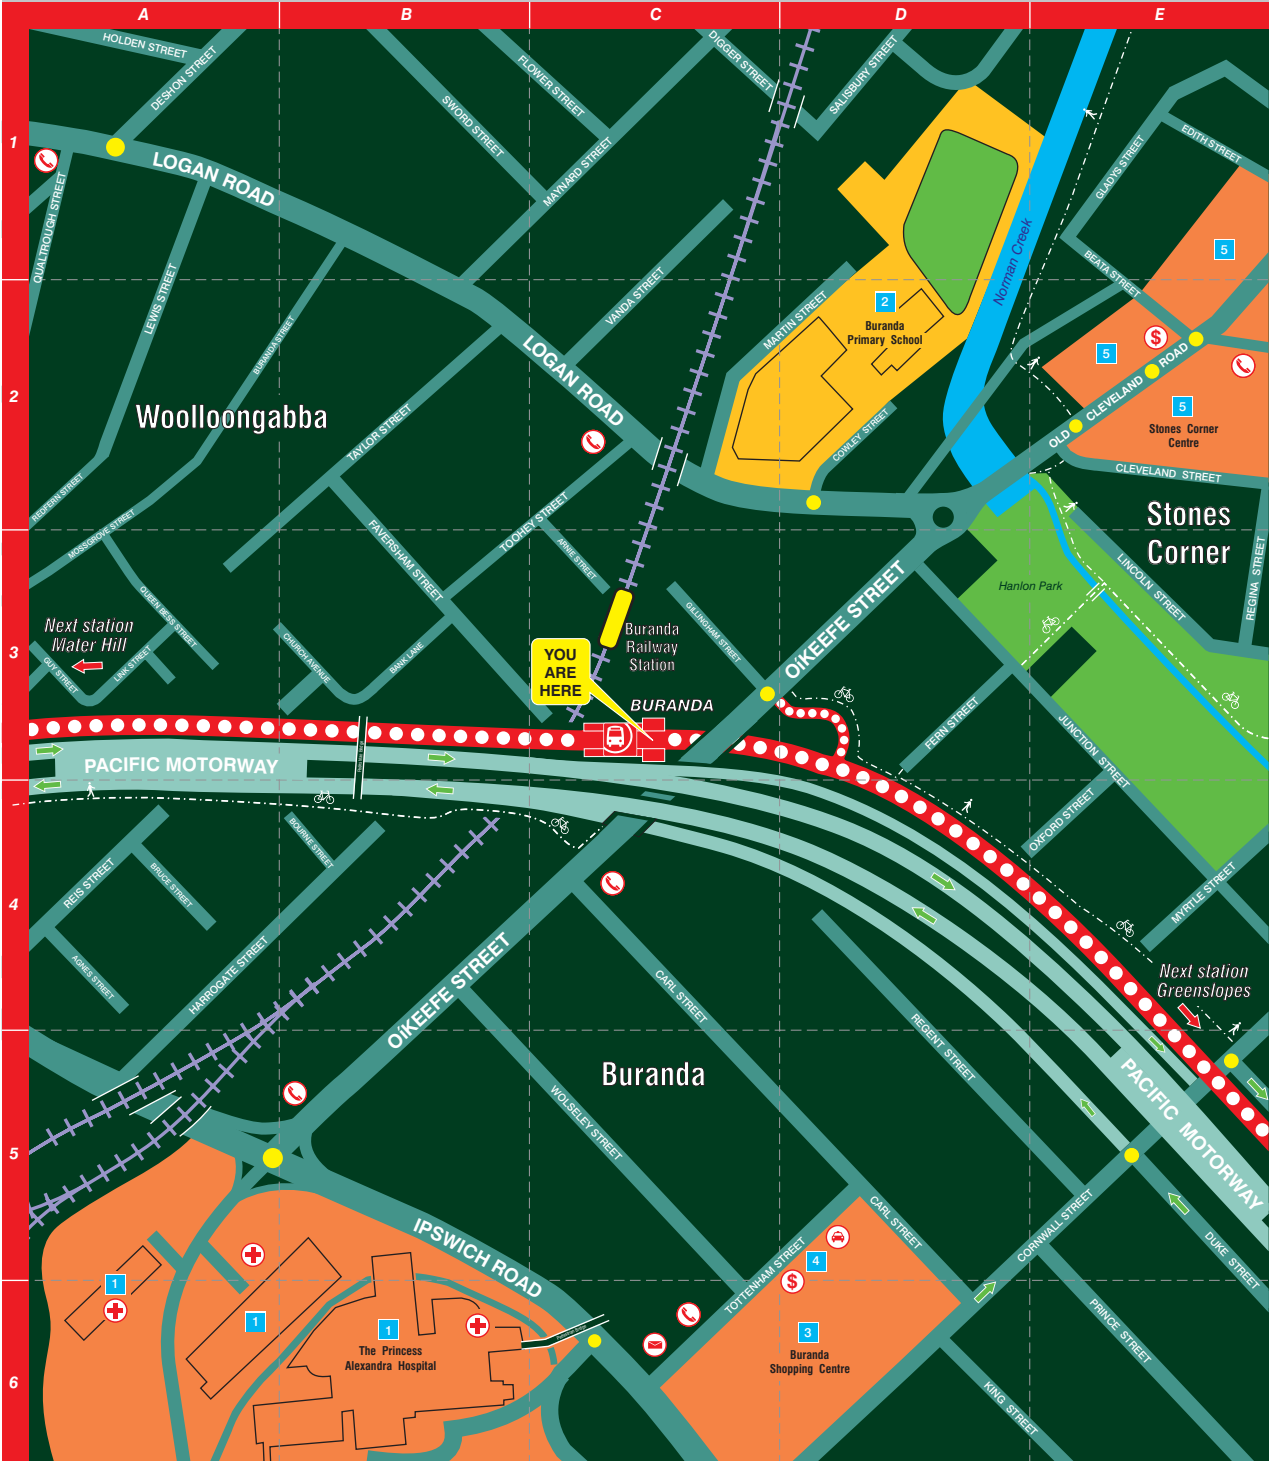

Locality Map

PLACES OF INTEREST

- 1 Princess Alexandra Hospital B6
- 2 Buranda Primary School D2
- 3 Buranda Shopping Centre D6
- 4 Medical Centre D5
- 5 Stones Corner Centre E2

LEGEND

- Busway Line
- Landmarks
- Schools & Universities
- Parks & Ovals
- Railway Station
- One Way Traffic
- Traffic Lights
- 🚲 Cycleway / Walking Track
- \$ ATM
- + Hospital
- ✉ Post Office
- ☎ Telephone
- 🚗 Taxi

NORTH