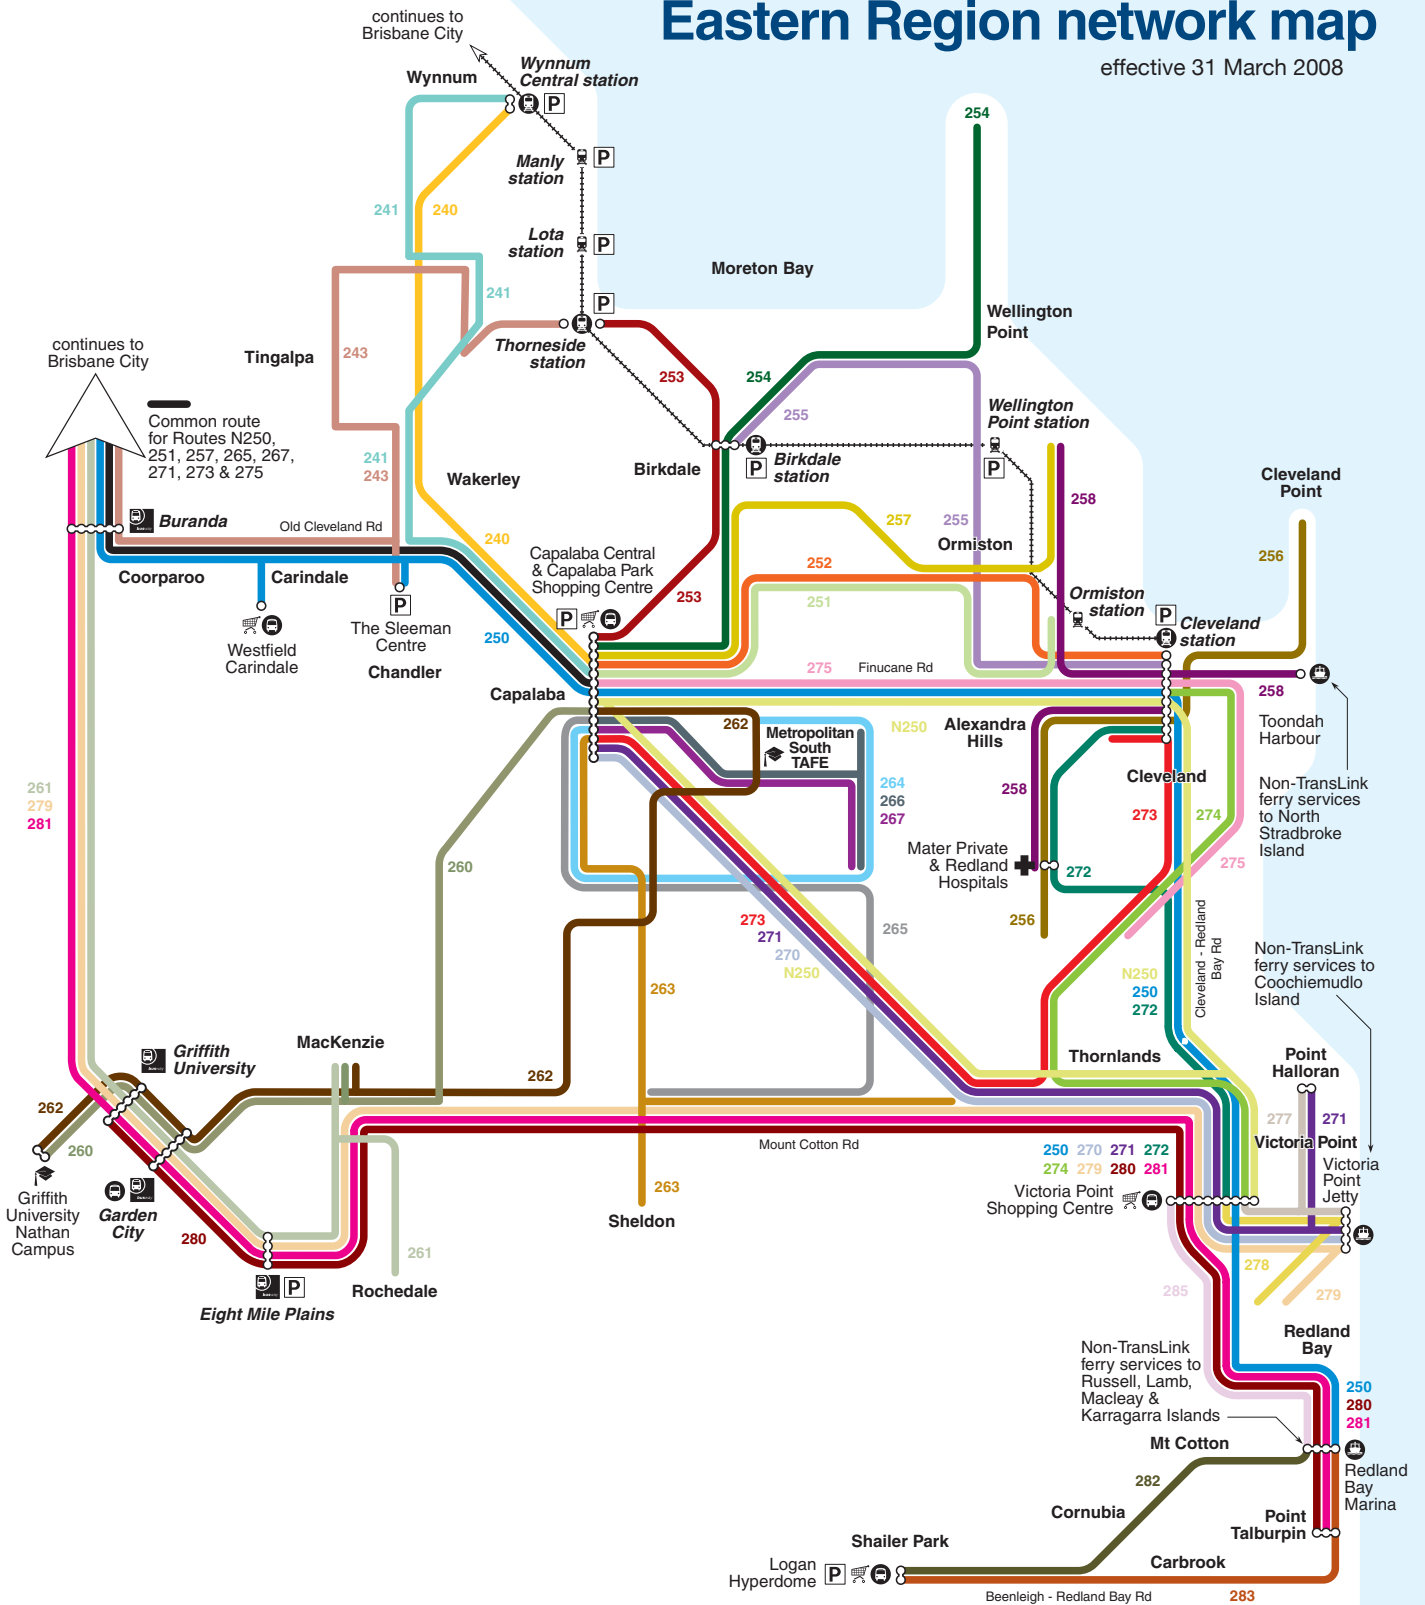

Eastern Region network map

effective 31 March 2008

key local services

route 240	route 260	route 277
route 241	route 262	route 278
route 252	route 263	route 280
route 253	route 264	route 282
route 254	route 266	route 283
route 255	route 270	route 285
route 256	route 272	
route 258	route 274	

key Brisbane city services

route 243	route 261*	route 273*
route 250	route 265*	route 275*
route N250	route 267*	route 279
route 251*	route 271*	route 281*
route 257*		

— common route * peak hour only services

	university/TAFE
	hospital
	major interchange
	bus station
	connecting train station
	train station
	busway station
	shopping centre
	connecting ferry non-TransLink service
	park n' ride

note: This map is indicative only, it shows connectivity and services, not detailed routes. Please refer to individual timetables for further information.