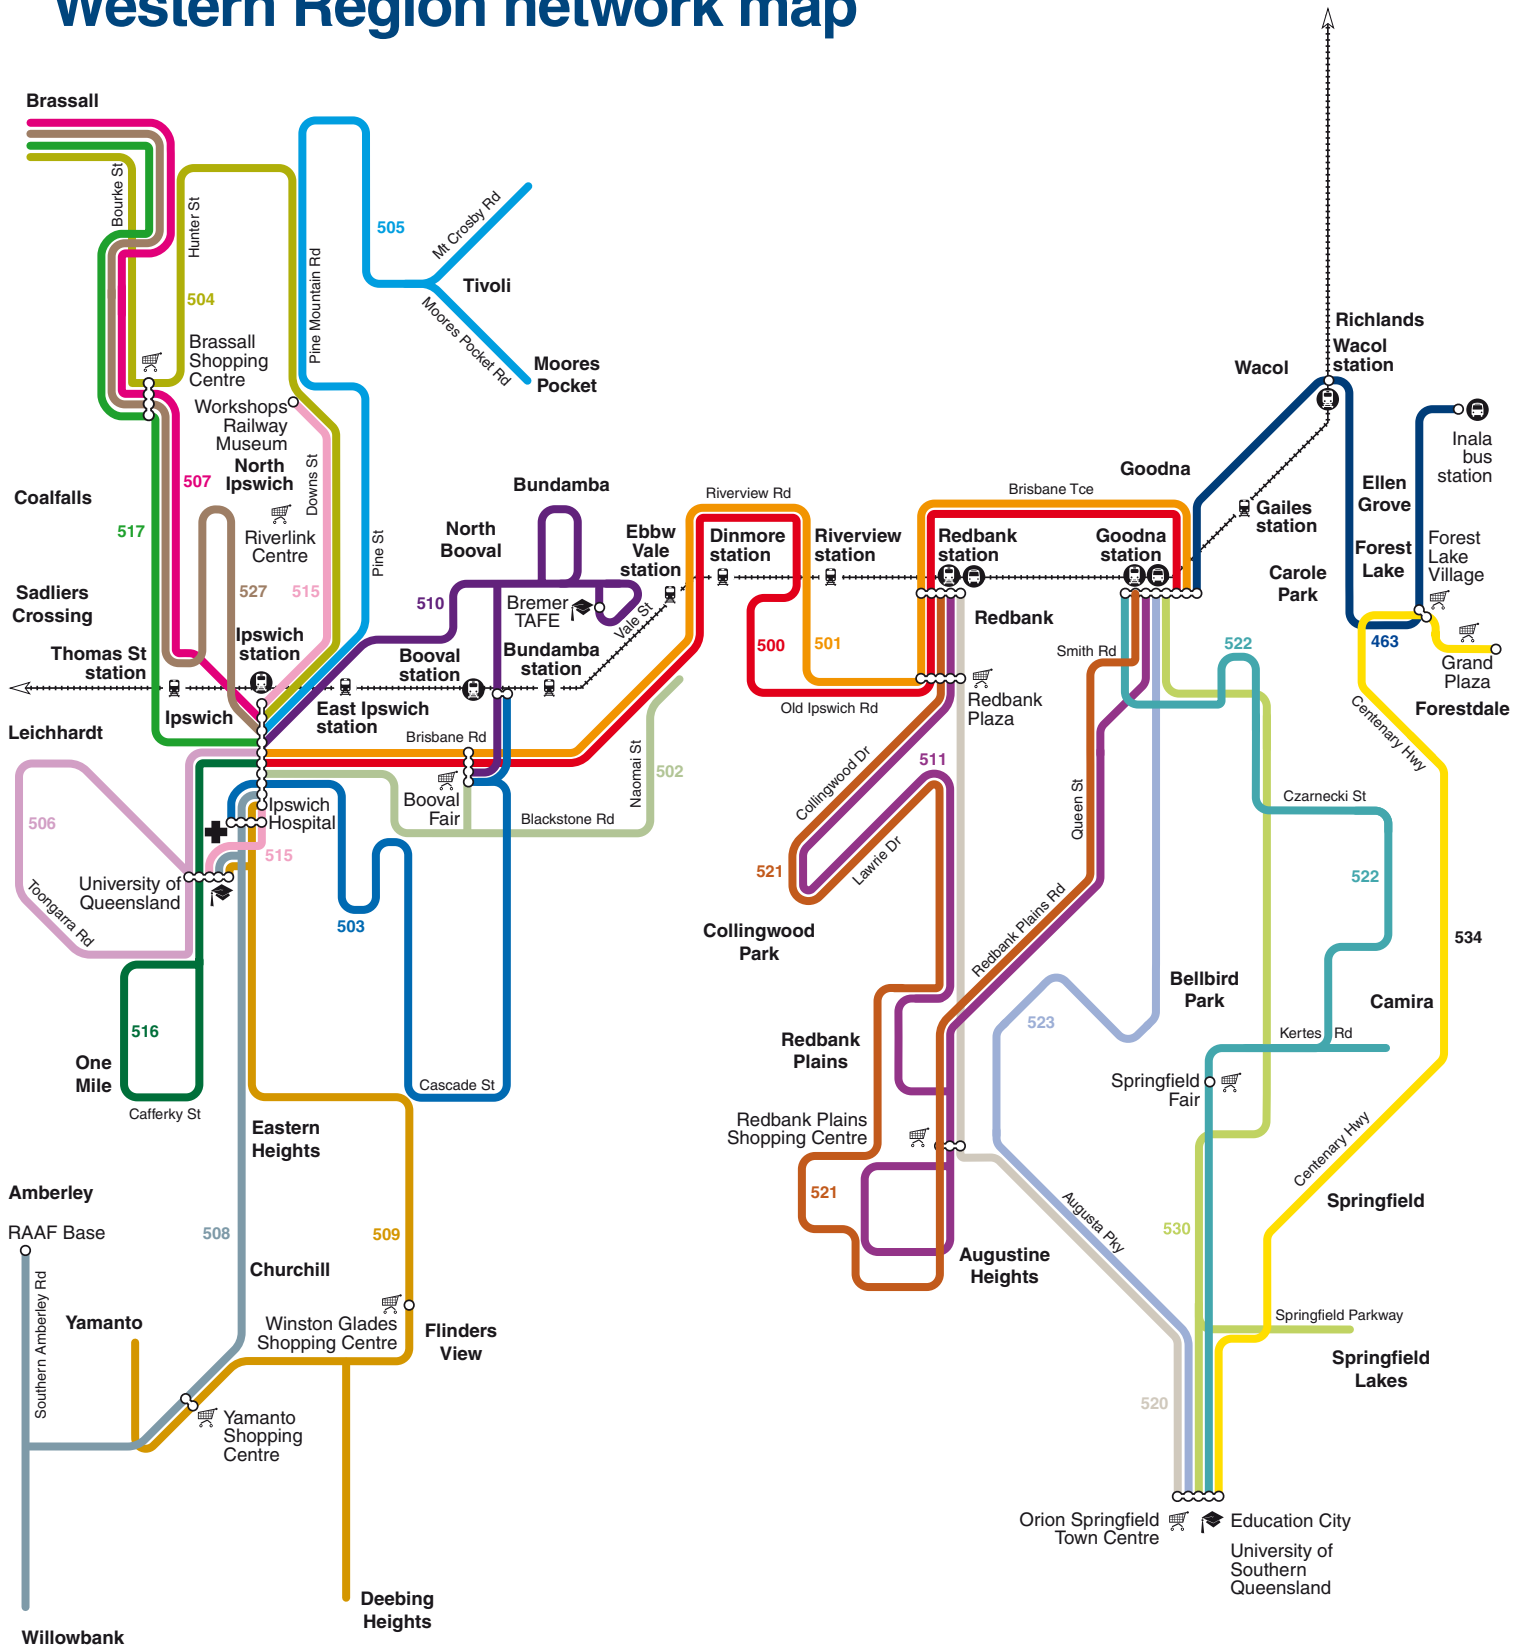

Western Region network map

key local services

route 463	route 505	route 511	route 522
route 500	route 506	route 515	route 523
route 501	route 507	route 516	route 527
route 502	route 508	route 517	route 530
route 503	route 509	route 520	route 534
route 504	route 510	route 521	

- university/TAFE
- major interchange
- bus station
- connecting train station
- train station
- shopping centre
- hospital

note: This map is indicative only, it shows connectivity and services, not detailed routes. Please refer to individual timetables for further information. Effective 18 March 2007.