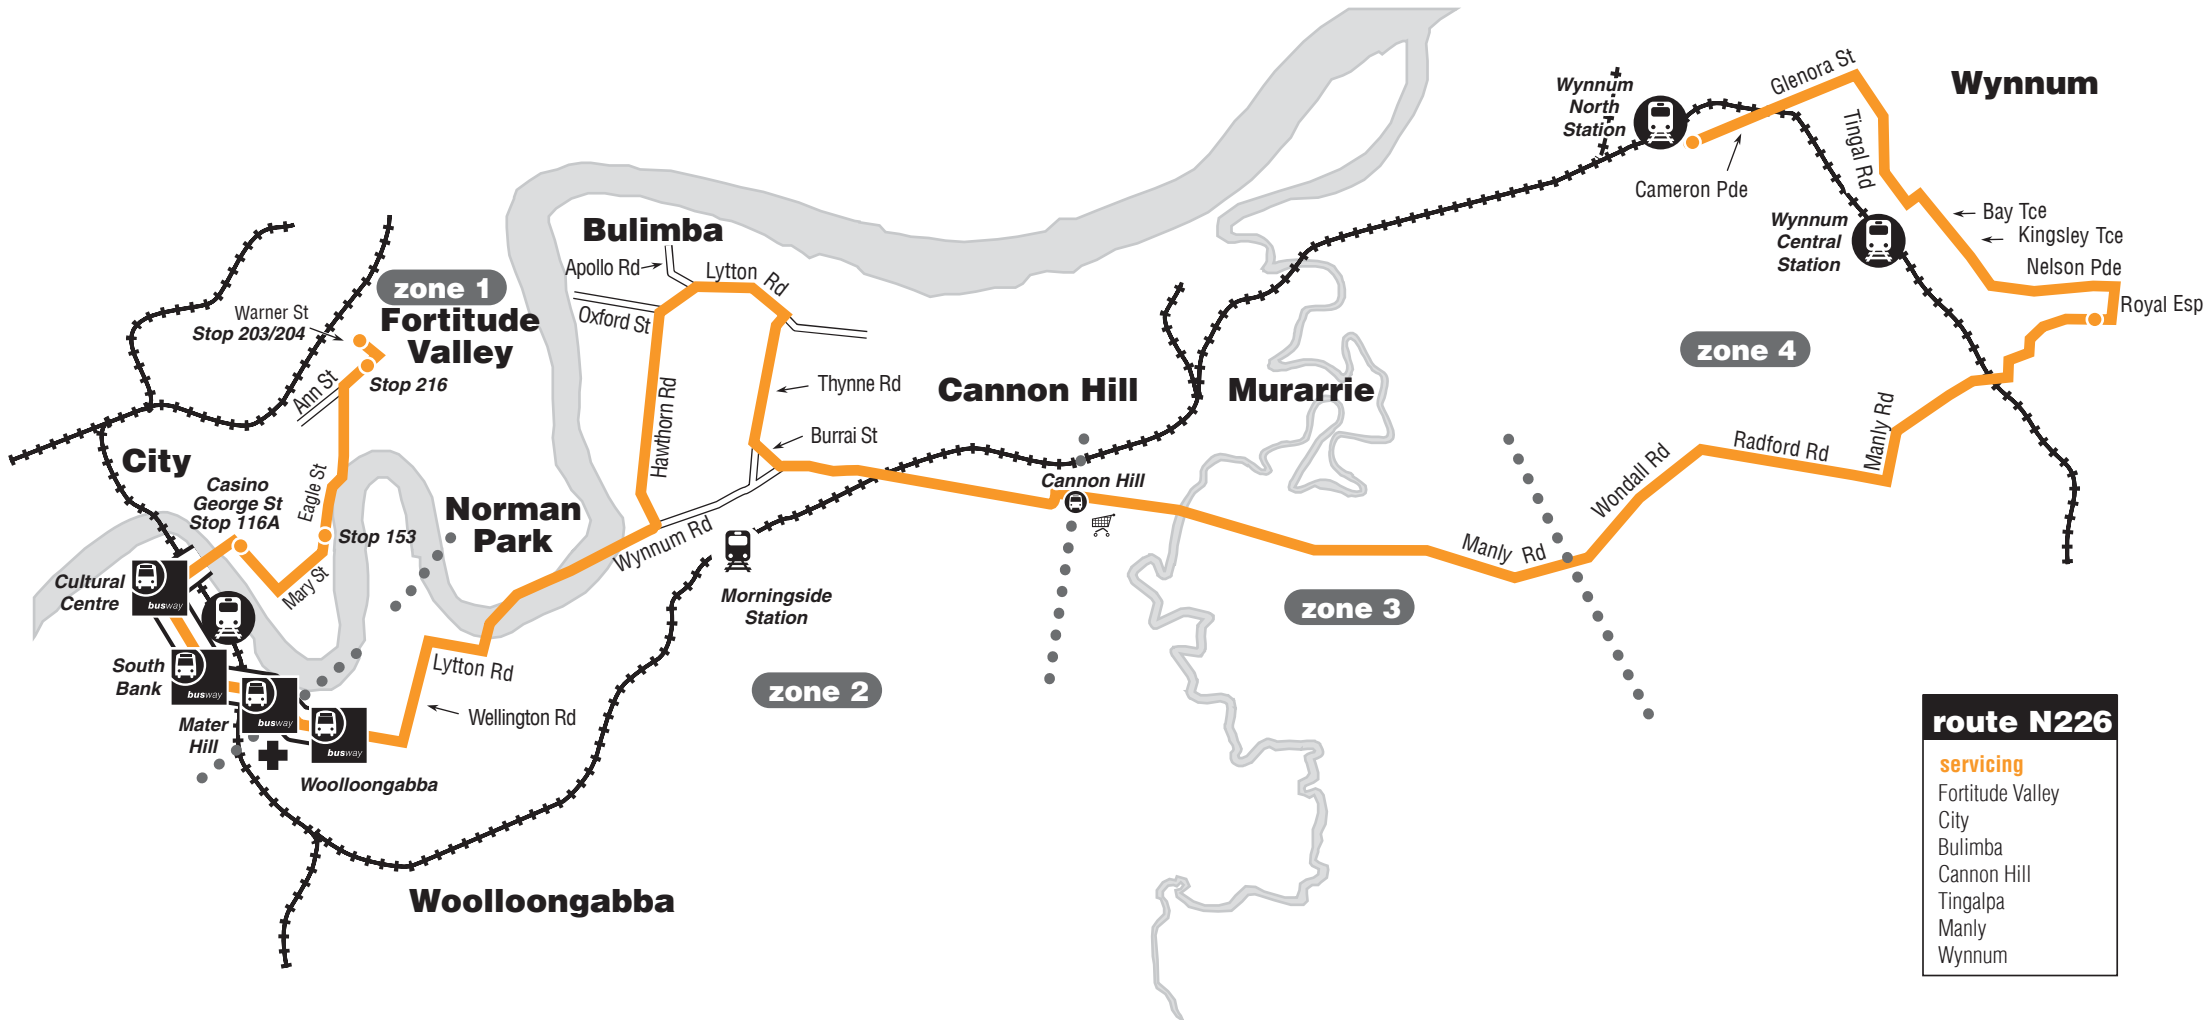

key

- route N226
- busway
- NightLink bus stop
- zone boundary
- connecting train station
- busway stations
- shopping centre
- bus interchange
- hospital

diagrammatic map - not to scale

N226 NightLink

operates outbound hourly from 1:25am until 5:25am on Saturday and Sunday mornings.

note

NightLink buses will drop off anywhere along the route where it is safe to do so.

route N226	
servicing	
	Fortitude Valley
	City
	Bulimba
	Cannon Hill
	Tingalpa
	Manly
	Wynnnum