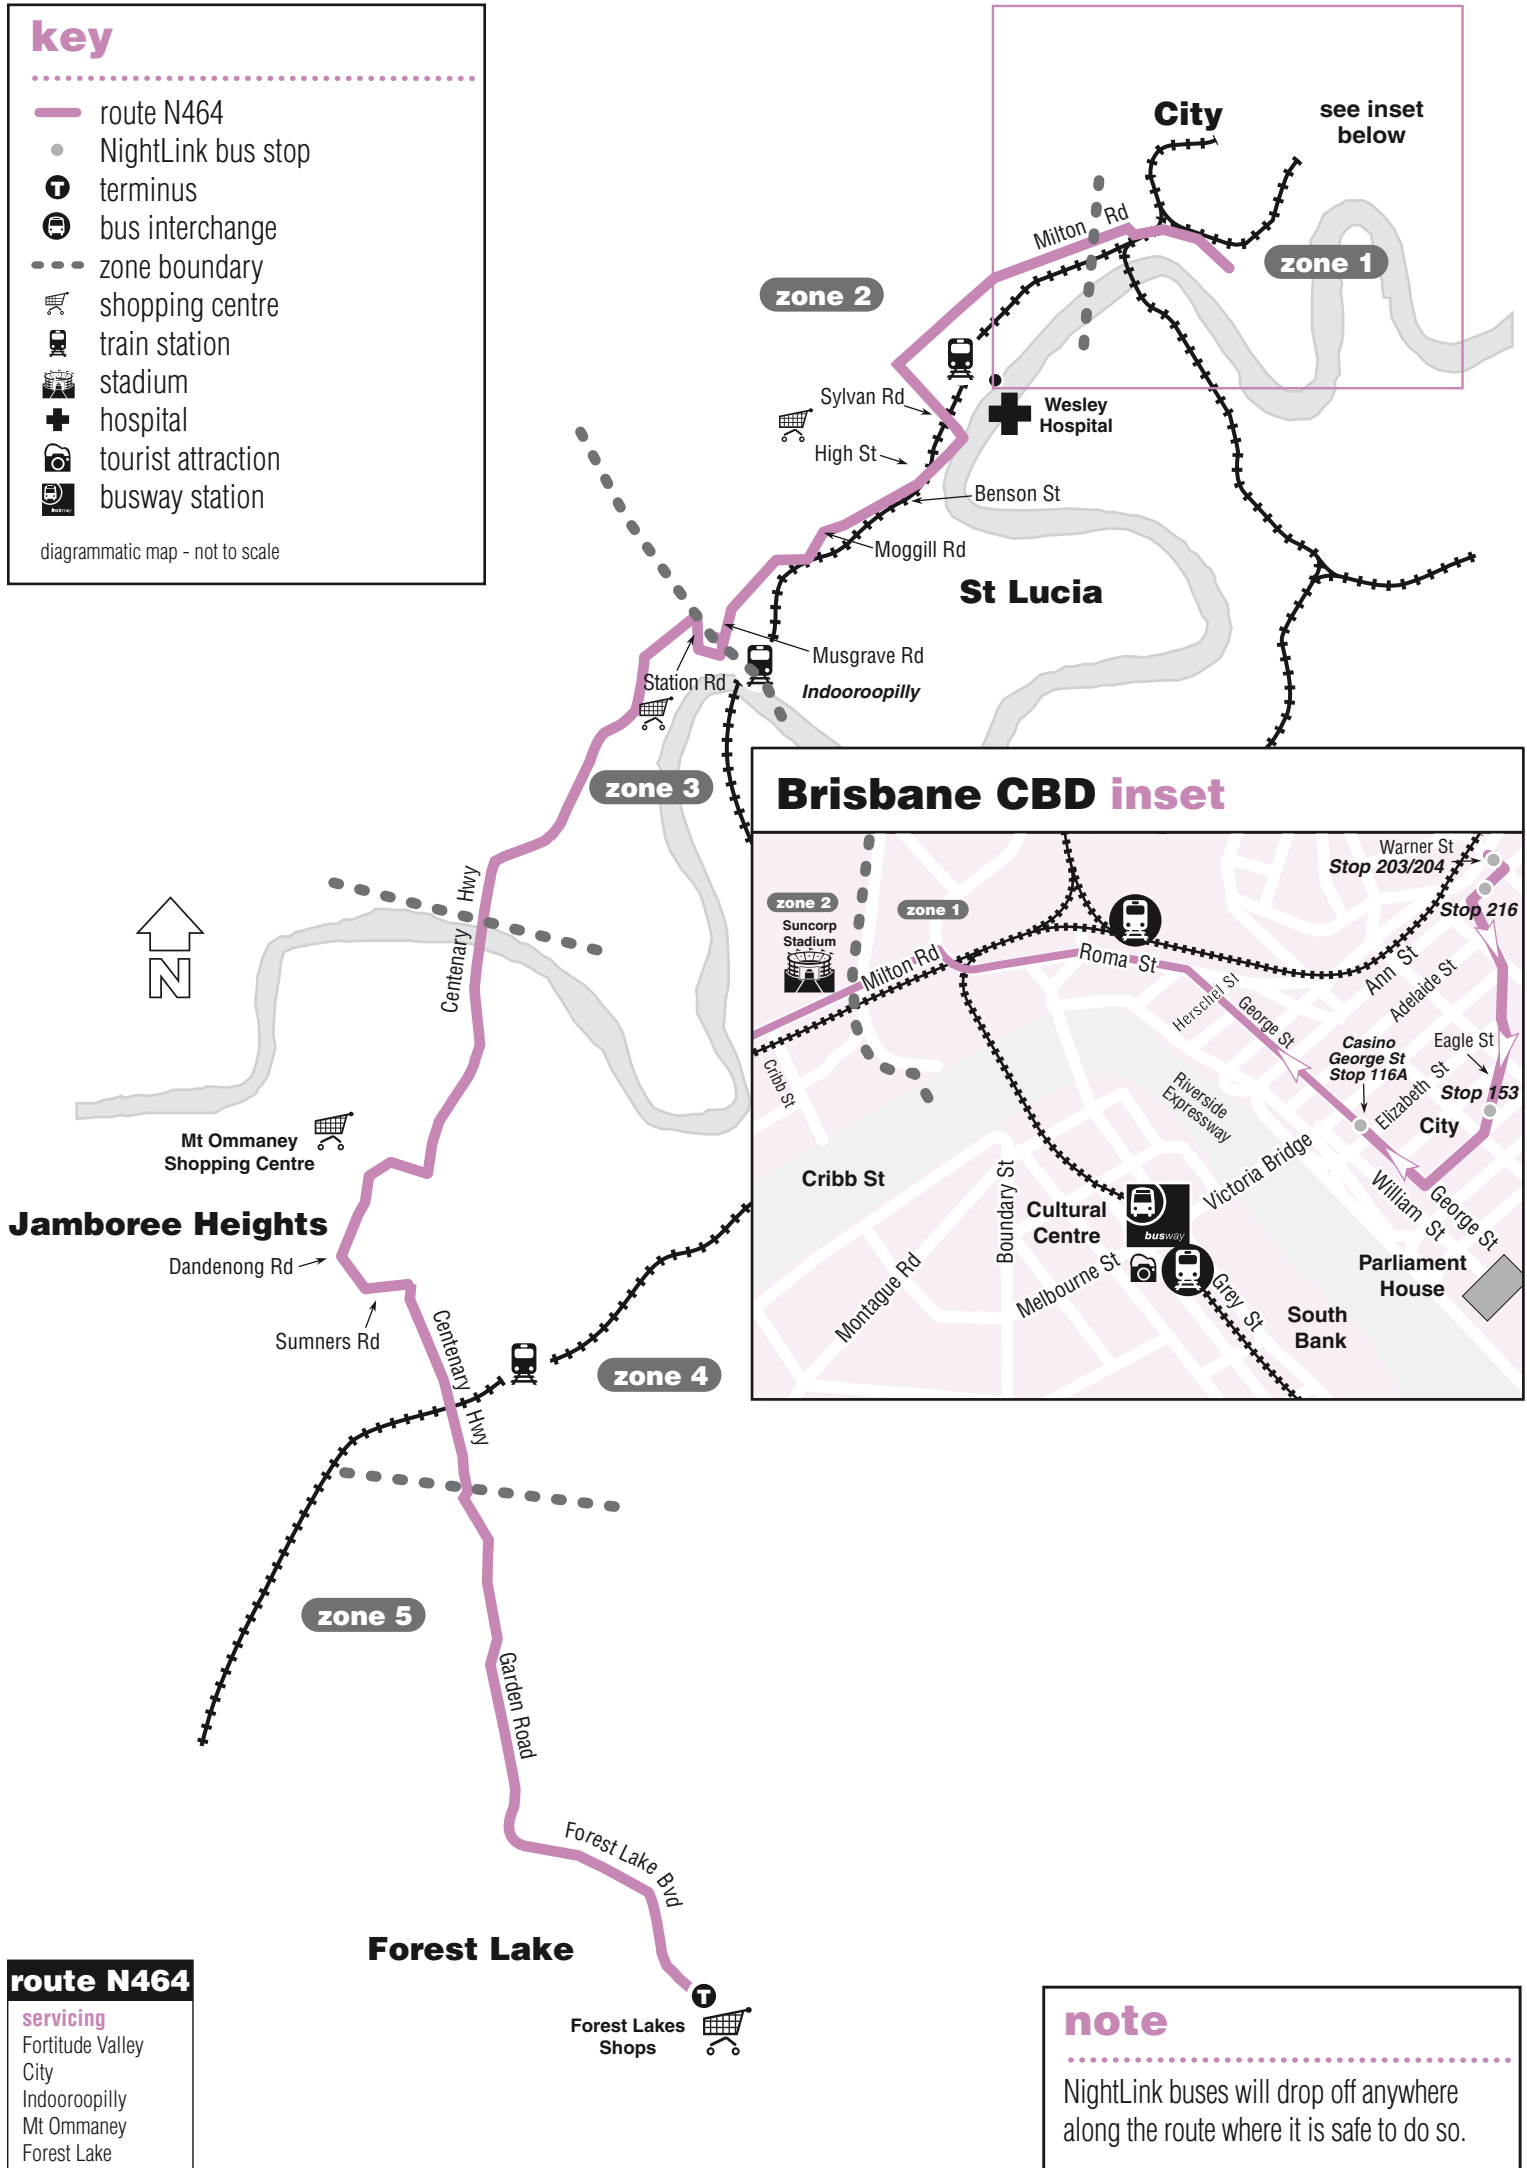

# key

- route N464
- NightLink bus stop
- terminus
- bus interchange
- zone boundary
- shopping centre
- train station
- stadium
- hospital
- tourist attraction
- busway station

diagrammatic map - not to scale

- route N464**
- servicing**
- Fortitude Valley
  - City
  - Indooroopilly
  - Mt Ommaney
  - Forest Lake

**note**

NightLink buses will drop off anywhere along the route where it is safe to do so.