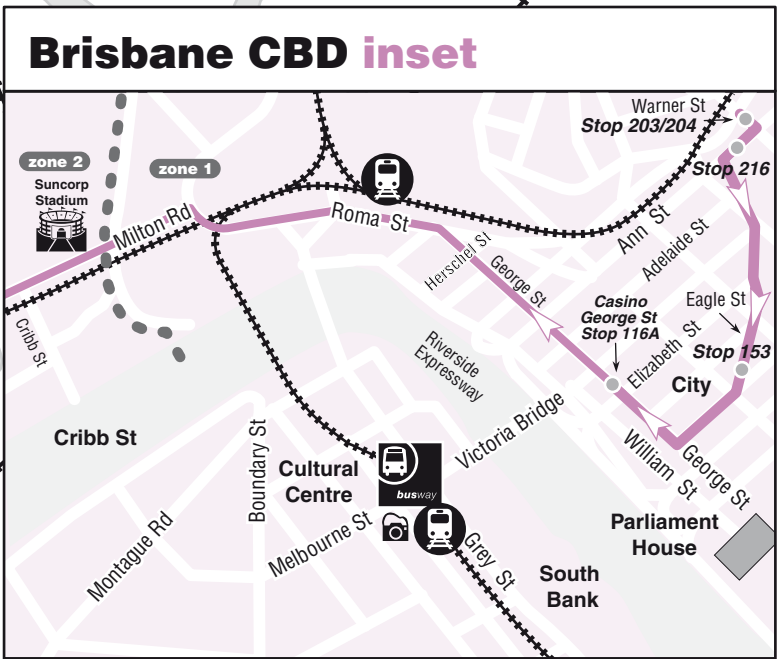

# key

- route N464
- NightLink bus stop
- terminus
- bus interchange
- zone boundary
- shopping centre
- train station
- stadium
- hospital
- tourist attraction
- busway station

diagrammatic map - not to scale

- route N464**
- servicing**
- Fortitude Valley
  - City
  - Indooroopilly
  - Mt Ommaney
  - Forest Lake

**note**

NightLink buses will drop off anywhere along the route where it is safe to do so.