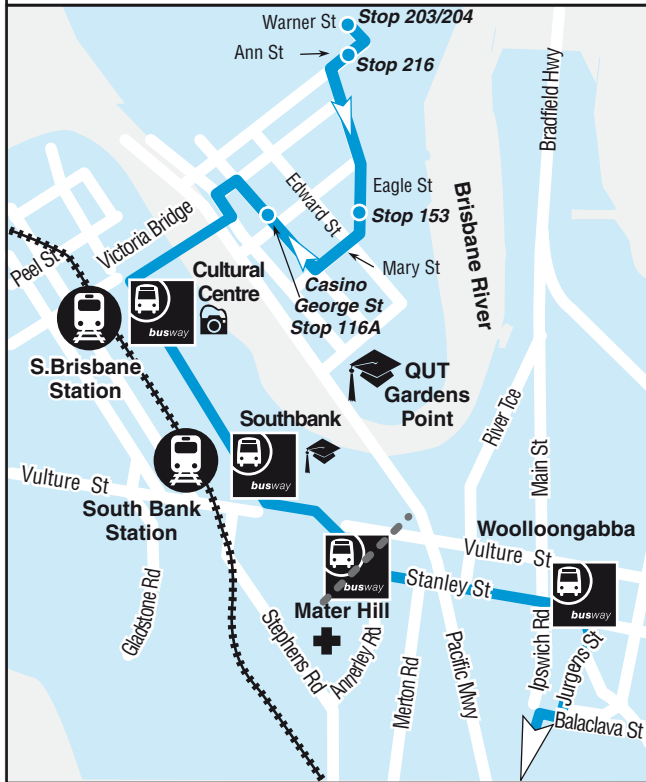

Brisbane City South inset

Salisbury

note

NightLink buses will drop off anywhere along the route where it is safe to do so.

key

- route N100
 - NightLink bus stop
 - terminus
 - zone boundary
 - shopping centre
 - connecting train station
 - train station
 - hospital
 - university/TAFE
 - tourist attraction
- diagrammatic map - not to scale

route N100

- Fortitude Valley
- City
- Inala
- Forest Lake