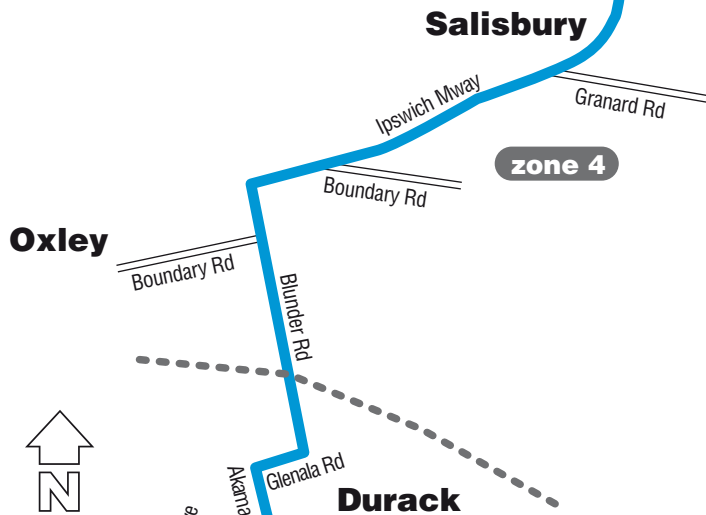

Brisbane City South inset

Salisbury

note

NightLink buses will drop off anywhere along the route where it is safe to do so.

key

- route N100
 - NightLink bus stop
 - terminus
 - zone boundary
 - shopping centre
 - connecting train station
 - train station
 - hospital
 - university/TAFE
 - tourist attraction
- diagrammatic map - not to scale

route N100

- Fortitude Valley
- City
- Inala
- Forest Lake