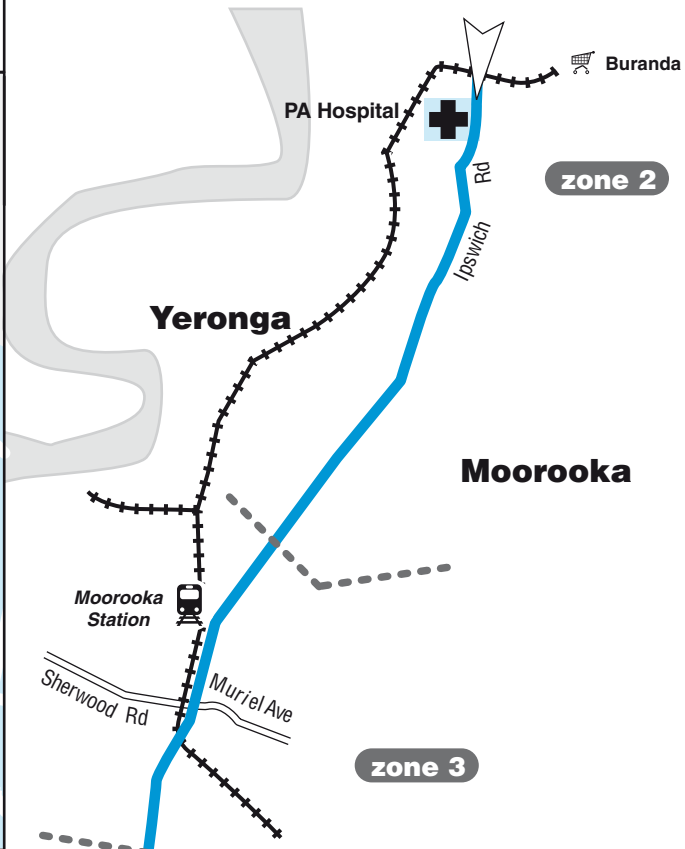

Brisbane City South inset

Salisbury

note

NightLink buses will drop off anywhere along the route where it is safe to do so.

key

- route N100
 - NightLink bus stop
 - terminus
 - zone boundary
 - shopping centre
 - connecting train station
 - train station
 - hospital
 - university/TAFE
 - tourist attraction
- diagrammatic map - not to scale

route N100

- Fortitude Valley
- City
- Inala
- Forest Lake